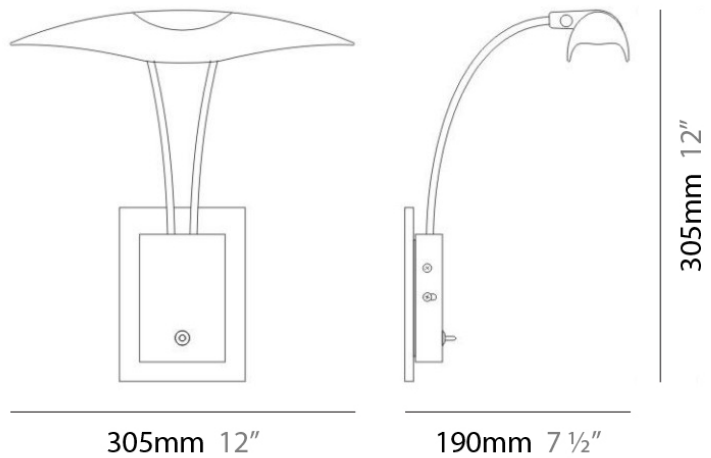

RAYA SURFACE

D95005

PROJECT	
TYPE	
NOTES	
QUANTITY	
DATE	

GENERAL

Series: Raya
Brand: Milan
Division: Design
Mounting Type: Surface
Mounting Location: Wall
Subcategory: Task

PHYSICAL

Shape: Abstract
Diameter (mm): 305
Diameter (in): 12
Height (mm): 305
Height (in): 12
Extension (mm): 190
Extension (in): 7 ½
Light Distribution: Direct
Weight (kg): 2.04
Weight (lbs): 4.5
Diffuser: White Glass
Fixture Material: Metal

ELECTRICAL

Number of Lamps: 2
Lamp Type: LED Retrofit
Lamp Shape: T4
Bulb Included: Bulb Not Included
Total Output Wattage (W): 40
Max. Wattage Per Lamp (W): 20
Lamp Base: GY6.35
Input Voltage (V): 120

LED

OPTICAL

RATINGS AND CERTIFICATIONS

Certified By: CSA Certified to UL and CSA Standards
IP rating: IP20