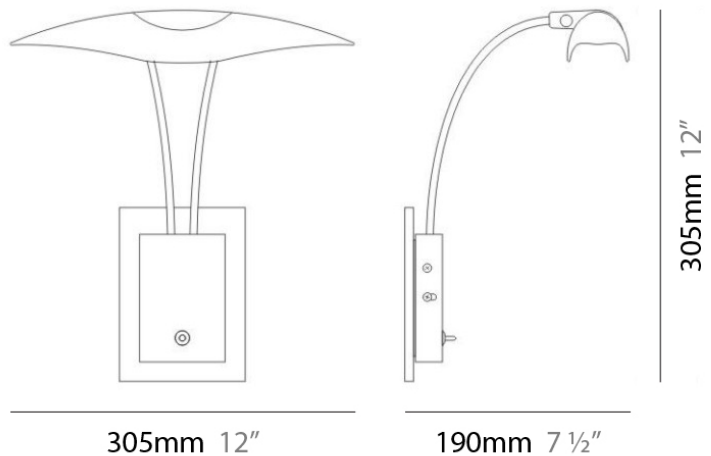

PROJECT	
TYPE	
NOTES	
QUANTITY	
DATE	

RAYA SURFACE

D95004

GENERAL

Series: Raya
 Brand: Milan
 Division: Design
 Mounting Type: Surface
 Mounting Location: Wall
 Subcategory: Task

PHYSICAL

Shape: Abstract
 Diameter (mm): 305
 Diameter (in): 12
 Height (mm): 305
 Height (in): 12
 Extension (mm): 190
 Extension (in): 7 ½
 Light Distribution: Direct
 Weight (kg): 2.04
 Weight (lbs): 4.5
 Diffuser: White Glass
 Fixture Material: Metal

ELECTRICAL

Number of Lamps: 2
 Lamp Type: LED Retrofit
 Lamp Shape: T4
 Bulb Included: Bulb Not Included
 Max. Wattage Per Lamp (W): 20
 Lamp Base: GY6.35
 Input Voltage (V): 120

LED

OPTICAL

RATINGS AND CERTIFICATIONS

Certified By: CSA Certified to UL and CSA Standards
 IP rating: IP20

RAYA SURFACE

D95005

PROJECT	
TYPE	
NOTES	
QUANTITY	
DATE	

GENERAL

Series: Raya
 Brand: Milan
 Division: Design
 Mounting Type: Surface
 Mounting Location: Wall
 Subcategory: Task

PHYSICAL

Shape: Abstract
 Diameter (mm): 305
 Diameter (in): 12
 Height (mm): 305
 Height (in): 12
 Extension (mm): 190
 Extension (in): 7 ½
 Light Distribution: Direct
 Weight (kg): 2.04
 Weight (lbs): 4.5
 Diffuser: White Glass
 Fixture Material: Metal